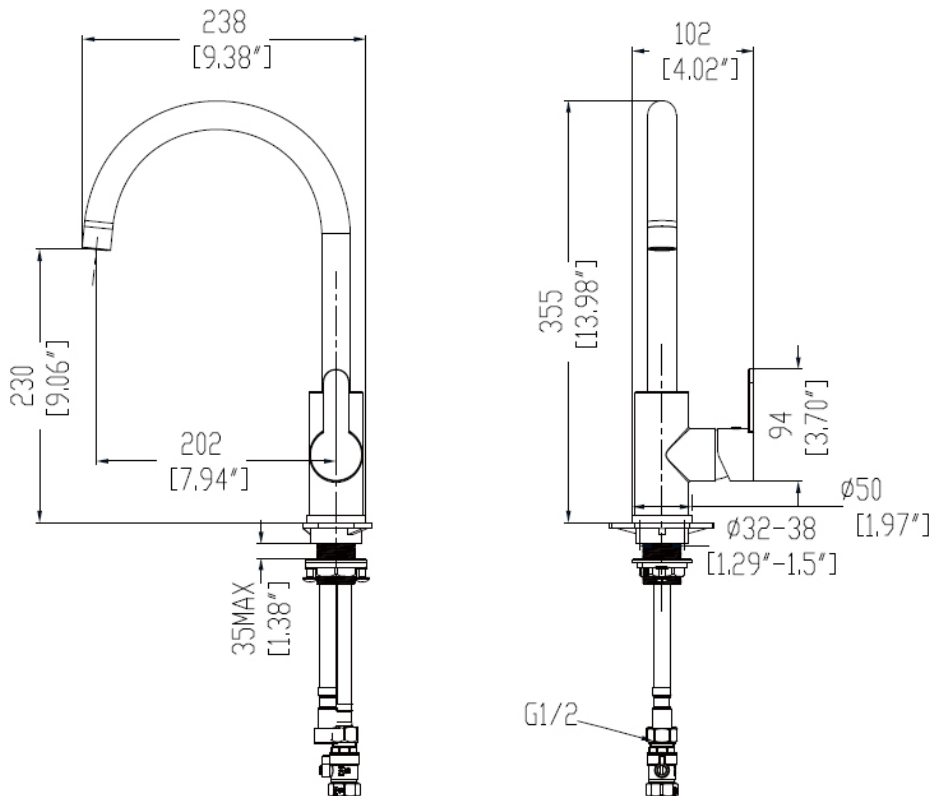

\*\*Lead free brass is that which contains 0.25% or less lead content. Complies with international "lead free" standards.

■ For Reference only (unit = mm)

**ELEMENTI**<sup>®</sup>

Elementi is Robertson Bathware's own unique brand. Born from decades of experience, and inspired by the latest international design trends, Elementi is a synthesis of innovation and style.